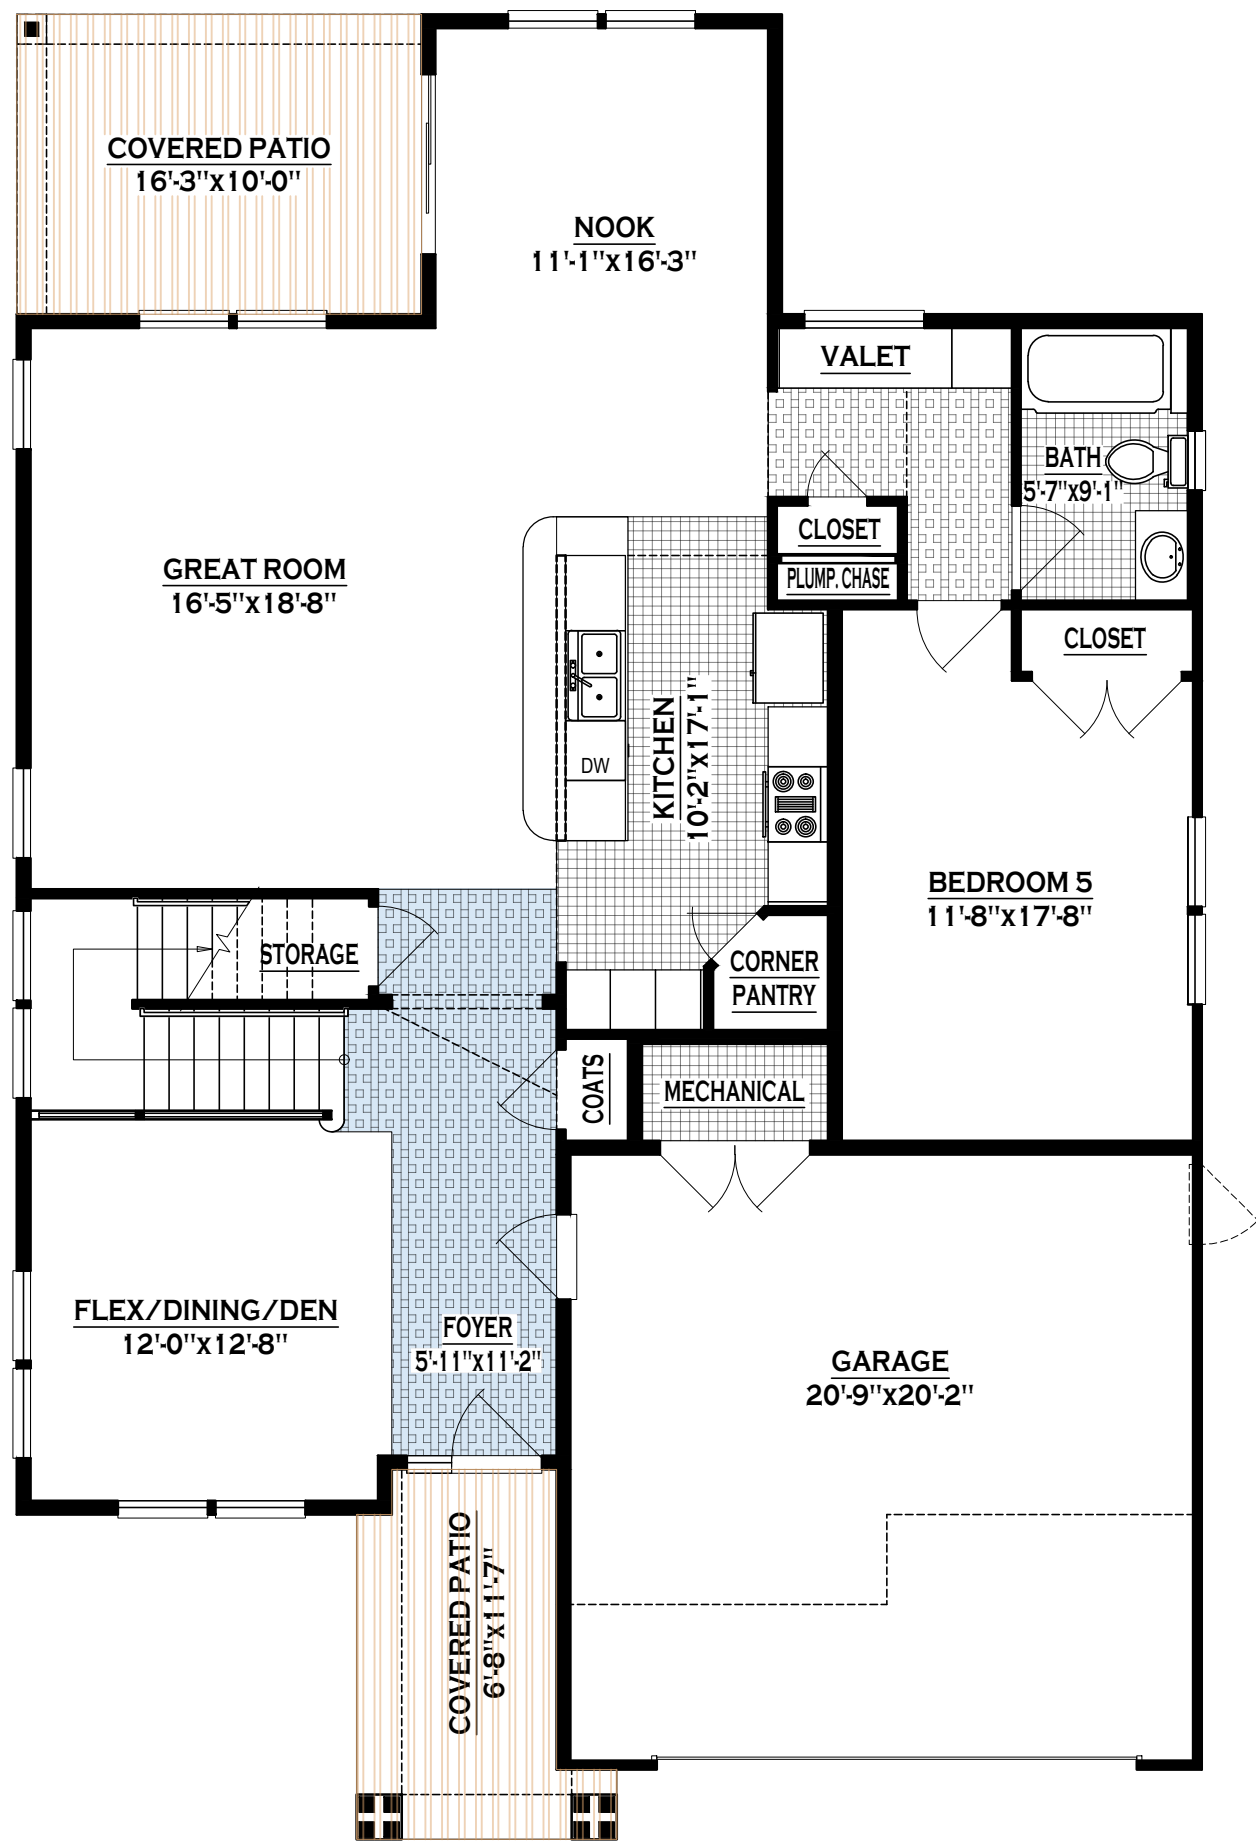

STONE CREEK - ENCLAVE 1

VIRIDIAN - OLD ENGLISH

1ST. FLOOR PLAN

2ND. FLOOR PLAN

FRONT ELEVATION

THE ATKINS GROUP
 2805 SOUTH BOULDER DR.
 URBANA, IL 61802
 (217) 693-5625