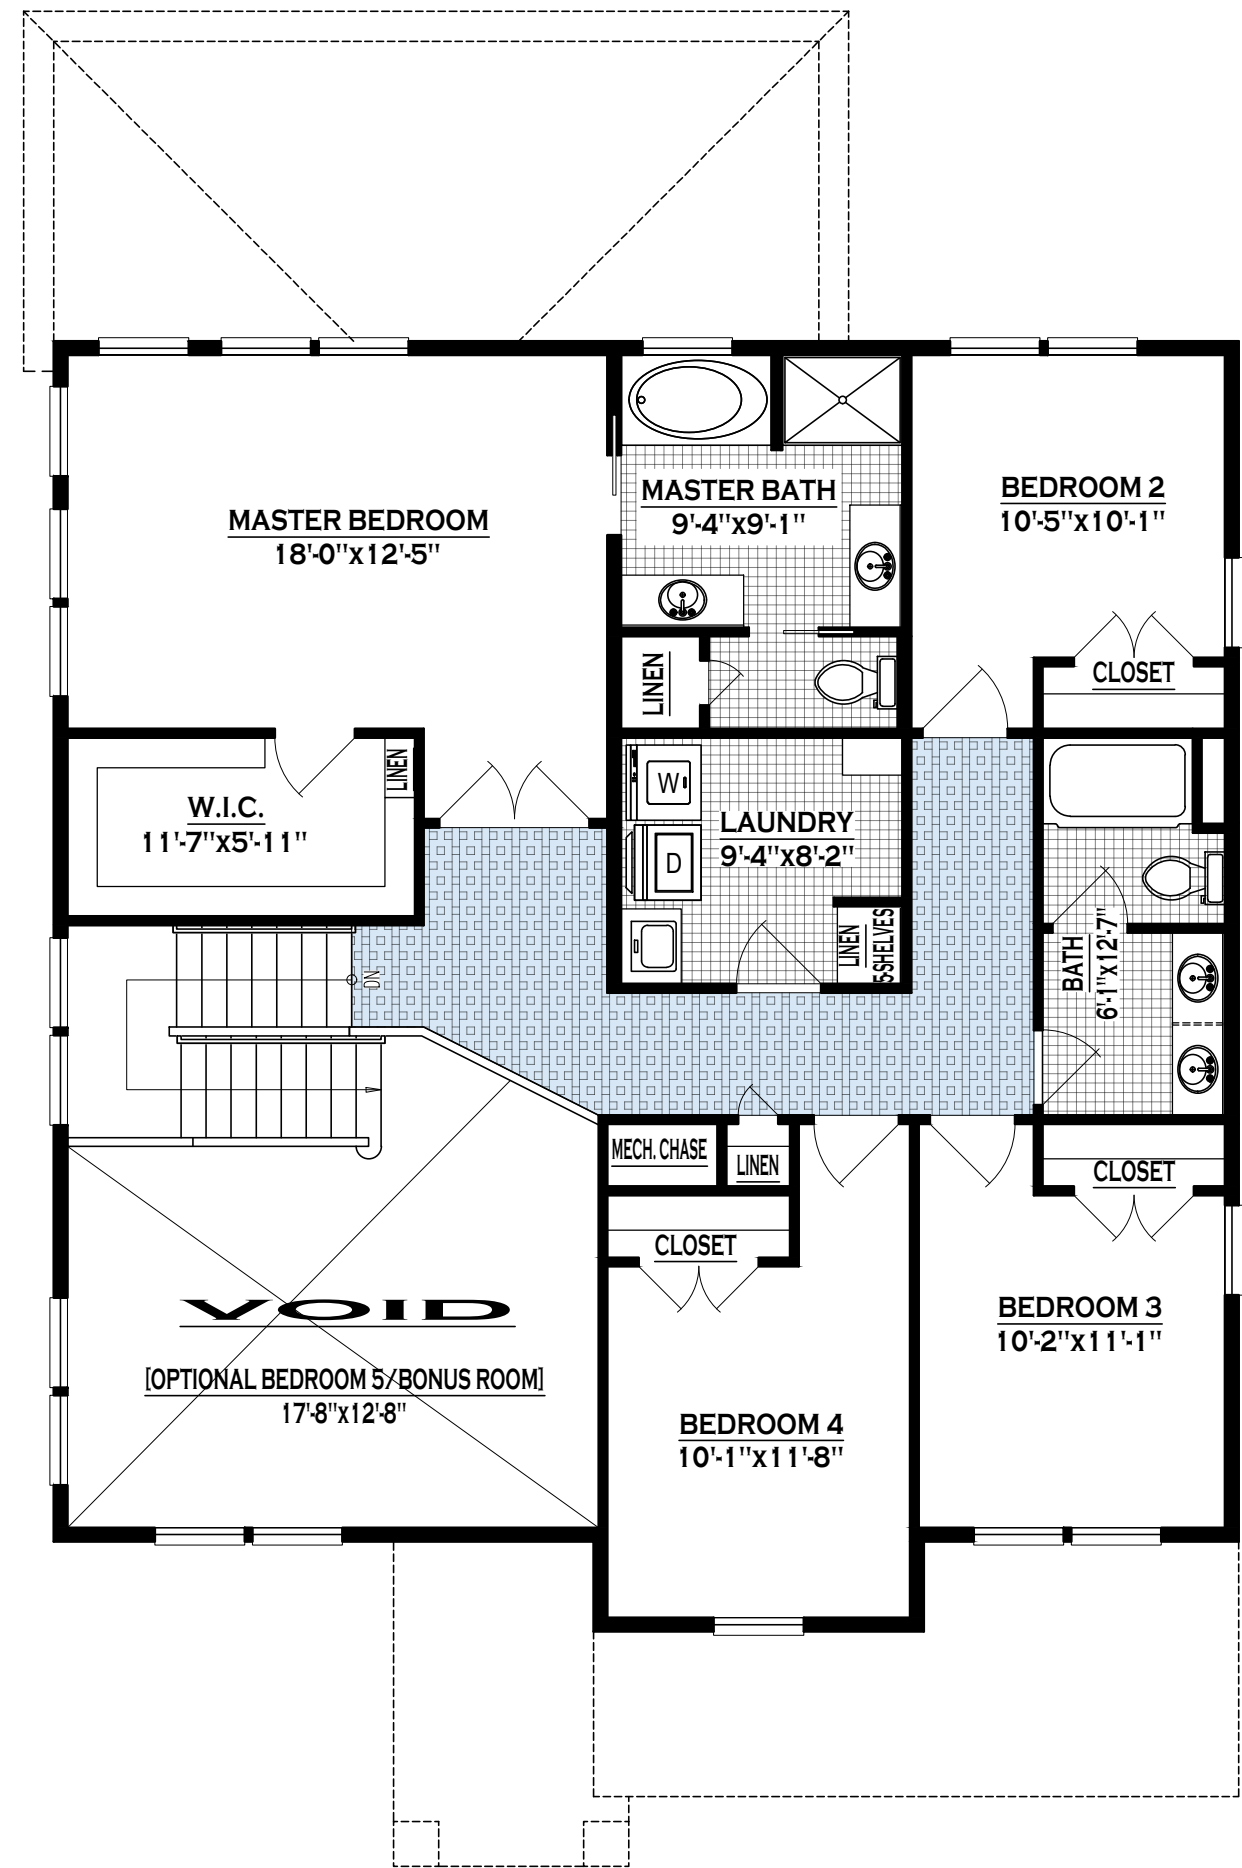

STONE CREEK - ENCLAVE 1

VIRIDIAN - OLD ENGLISH

1ST. FLOOR PLAN

2ND. FLOOR PLAN

FRONT ELEVATION

THE ATKINS GROUP
 2805 SOUTH BOULDER DR.
 URBANA, IL 61802
 (217) 693-5625